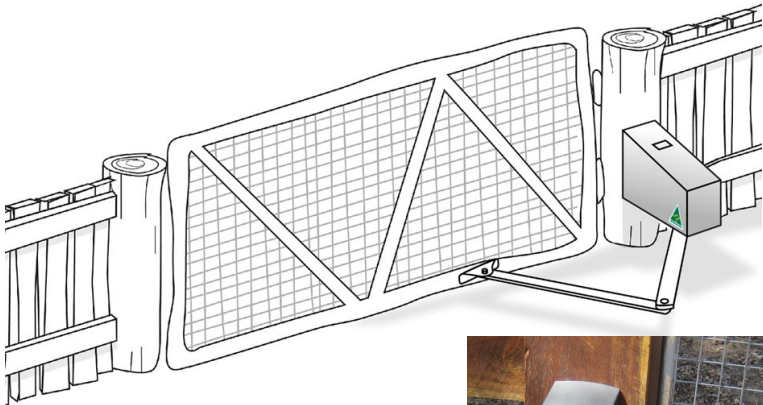

PH 1800 111 930

Secure Safe Reliable Convenient

A simple thing can improve security, safety and bring so much convenience. Automatic gates really do make life easier on the farm. You will never need to leave the comfort of your car to open the gate. Ultimate convenience with improved security and safety.

Whether you require solar or low voltage powered operation, your FG 5 Farm Gate Motor kit brings the following benefits:

- Simple straight-forward installation and set-up.
- Exclusive G Force mechanical latch kit secures the gate against animals or people trying to open the gate.
- Standard safety inclusions like adjustable obstruction sensitivity with auto reverse.
- U Bolts and brackets for easy attachment to the farm gate's tubular frame.
- An adjustable auto-close function can be enabled.
- Manual release.
- No ground stops required making our farm gate opener ideal for gravel driveways

FG 5 Farm Gate Motor kit includes:-

- 1 x 12V gate motor with electronics and swing arm
- 2 x handset transmitters
- Battery
- 12V AC Transformer or 20 Watt solar panel with bracket
- Mechanical Latch kit
- Visitor push button.
- 'Stop - Automatic Gate' sign