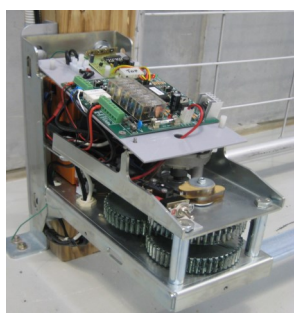

Whether you require solar or low voltage powered operation, your FG 5 Farm Gate Motor kit brings the following benefits:

- Simple straight-forward installation and set-up.
- Exclusive G Force mechanical latch kit secures the gate against animals or people trying to open the gate.
- Standard safety inclusions like adjustable obstruction sensitivity with auto reverse.
- U Bolts and brackets for easy attachment to the farm gate's tubular frame.
- An adjustable auto-close function can be enabled.
- Manual release.
- No ground stops required making our farm gate opener ideal for gravel driveways

FG 5 Farm Gate Motor kit includes:-

- 1 x 12V gate motor with electronics and swing arm
- 2 x handset transmitters
- Battery
- 12V AC Transformer or 20 Watt solar panel with bracket
- Mechanical Latch kit
- Visitor push button.
- 'Stop - Automatic Gate' sign