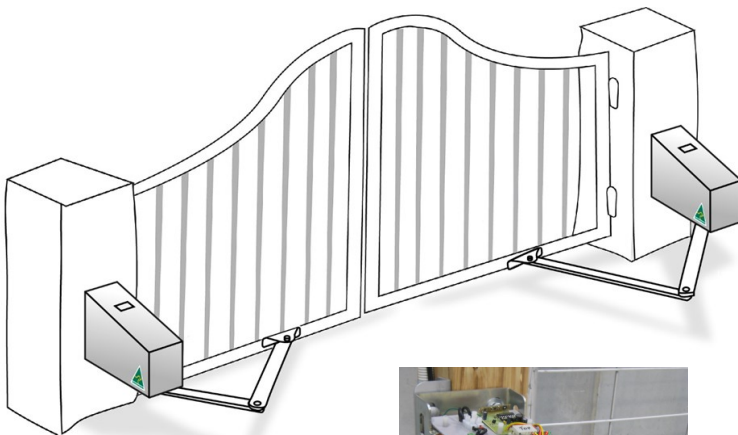

27 / 49 Corporate Blvd
Bayswater Vic 3153
info@gforceautogates.com.au
www.gforceautogates.com.au