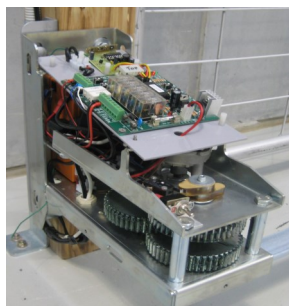

27 / 49 Corporate Blvd
Bayswater Vic 3153
info@gforceautogates.com.au
www.gforceautogates.com.au